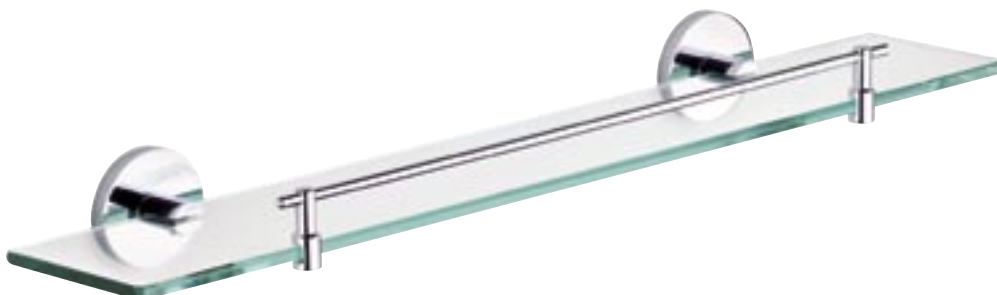

# Glimpse Accessories

Available in Chrome. Frosted glass option available.

**Glimpse** : Chrome Soap Dish

**Glimpse** : Chrome Soap Basket

**Glimpse** : Chrome Tumbler Holder

**Glimpse** : Chrome Robe Hook

**Glimpse** : Chrome Toilet Brush and Holder

**Glimpse** : Chrome Towel Ring

**Glimpse** : Chrome Toilet Roll Holder (With or without cover)

**Glimpse** : Chrome Towel Shelf (620mm)

**Glimpse** : Chrome Single Towel Rail (620mm)

**Glimpse** : Chrome Double Towel Rail (620mm)

**Glimpse** : Chrome Glass Shower Shelf (620mm)

60 Mills Road Braeside Victoria Australia 3195  
Phone +61 3 9586 3700 Fax +61 3 9586 3788