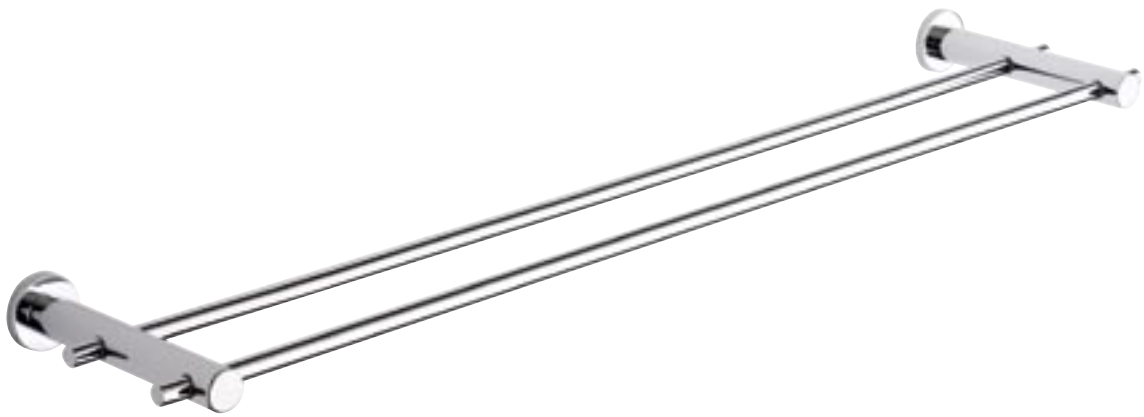

**Vision** : Chrome Toilet Brush and Holder

**Vision** : Chrome Towel Ring

**Vision** : Single Toilet Roll Holder

Vision : Chrome Towel Shelf (620mm)

Vision : Chrome Single Towel Rail (620mm)

Vision : Chrome Double Towel Rail (620mm)

# Focus Accessories

Available in Chrome.

**Focus :** Frosted Soap Dish

**Focus :** Toothbrush Holder with Frosted Tumbler

**Focus :** Chrome Toilet Brush and Holder

Focus : Single Towel Rail (620mm & 760mm)

Focus : Double Towel Rail (620mm & 760mm)

Focus : Opaque Glass Shelf

Focus : Single Toilet Roll Holder

Focus : Robe Hook

Focus : Towel Ring