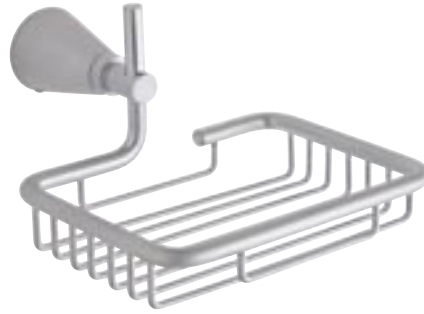

Vision : Satin Soap Basket

Vision : Chrome Robe Hook