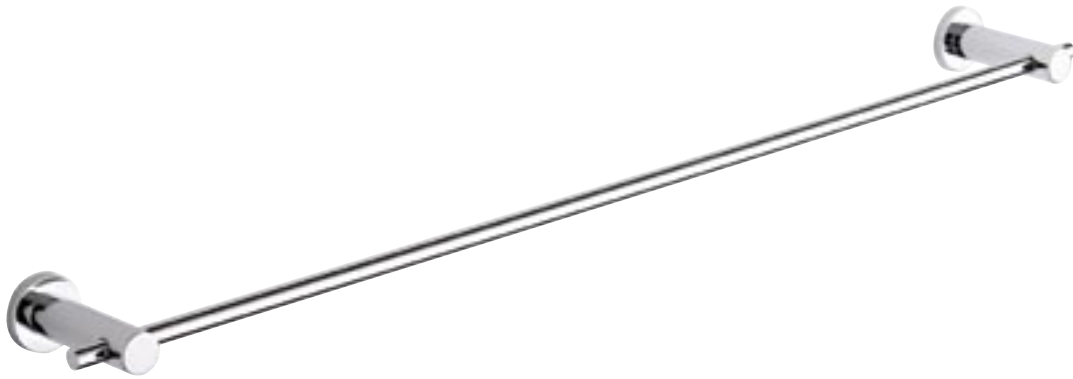

**Vision** : Chrome Toilet Brush and Holder

**Vision** : Chrome Towel Ring

**Vision** : Single Toilet Roll Holder

Vision : Chrome Towel Shelf (620mm)

Vision : Chrome Single Towel Rail (620mm)

Vision : Chrome Double Towel Rail (620mm)

# Focus Accessories

Available in Chrome.

**Focus :** Frosted Soap Dish

**Focus :** Toothbrush Holder with Frosted Tumbler

**Focus :** Chrome Toilet Brush and Holder

Focus : Single Towel Rail (620mm & 760mm)

Focus : Double Towel Rail (620mm & 760mm)

Focus : Opaque Glass Shelf

Focus : Single Toilet Roll Holder

Focus : Robe Hook

Focus : Towel Ring