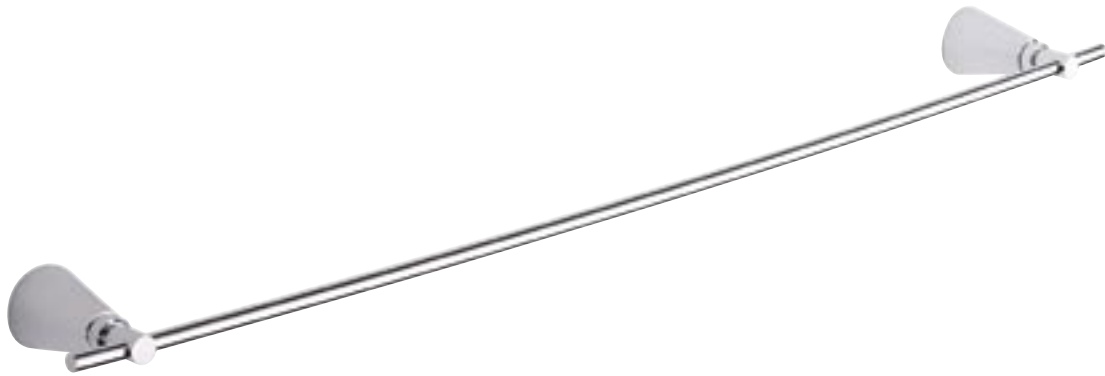

# Vision Accessories

Available in Chrome and Satin Chrome.

**Vision** : Satin Soap Dish

**Vision** : Satin Soap Basket

**Vision** : Chrome Robe Hook

**Vision** : Frosted Tumbler and Satin Tumbler Holder

**Vision** : Satin Double Tumbler Holder

**Vision** : Chrome Toilet Brush and Holder

**Vision** : Chrome Towel Ring

**Vision** : Single Toilet Roll Holder

Vision : Chrome Towel Shelf (620mm)

Vision : Chrome Single Towel Rail (620mm)

Vision : Chrome Double Towel Rail (620mm)

Vision : Chrome Glass Shower Shelf (620mm)