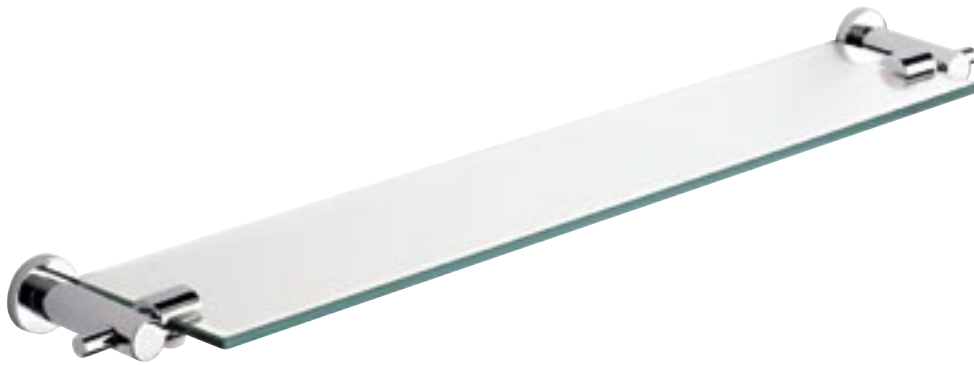

Vision : Chrome Glass Shower Shelf (620mm)

# Focus Accessories

Available in Chrome.

**Focus :** Frosted Soap Dish

**Focus :** Toothbrush Holder with Frosted Tumbler

**Focus :** Chrome Toilet Brush and Holder

Focus : Single Towel Rail (620mm & 760mm)

Focus : Double Towel Rail (620mm & 760mm)

Focus : Opaque Glass Shelf

Focus : Single Toilet Roll Holder

Focus : Robe Hook

Focus : Towel Ring