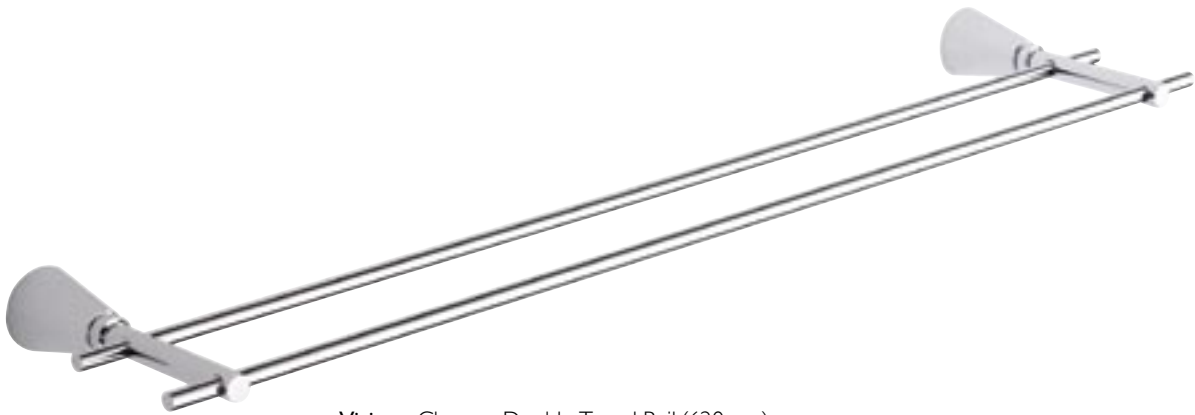

# Vision Accessories

Available in Chrome and Satin Chrome.

**Vision** : Satin Soap Dish

**Vision** : Satin Soap Basket

**Vision** : Chrome Robe Hook

**Vision** : Frosted Tumbler and Satin Tumbler Holder

**Vision** : Satin Double Tumbler Holder

**Vision** : Chrome Toilet Brush and Holder

**Vision** : Chrome Towel Ring

**Vision** : Single Toilet Roll Holder

Vision : Chrome Towel Shelf (620mm)

Vision : Chrome Single Towel Rail (620mm)

Vision : Chrome Double Towel Rail (620mm)

Vision : Chrome Glass Shower Shelf (620mm)